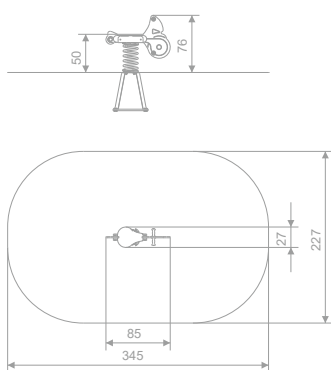

BALANCING

ROCKING

INFORMATION ABOUT THE PRODUCT

Dimensions	85 x 27 cm
Safety zone	345 x 227 cm
Safety zone area	7 m ²
Overall height	76 cm
Free fall height	50 cm
Amount of users	1
Product complies with EN 1176-1:2017-12	YES
Availability of spare parts	YES
Age range	1-12
<small>According to EN 1176-1:2017-12 norm, the product requires applying a safety surface according to the product's free fall height.</small>	

SCALE 1:100

MATERIALS:

PLATES OF THE WALLS
MADE OF 12 MM HDPE IN
THE HIGHEST QUALITY

HANDHOLD MADE OF
INJECTION MOLDED
POLYAMIDE

SPRINGERS' SPRINGS MADE
OF SPRING STEEL